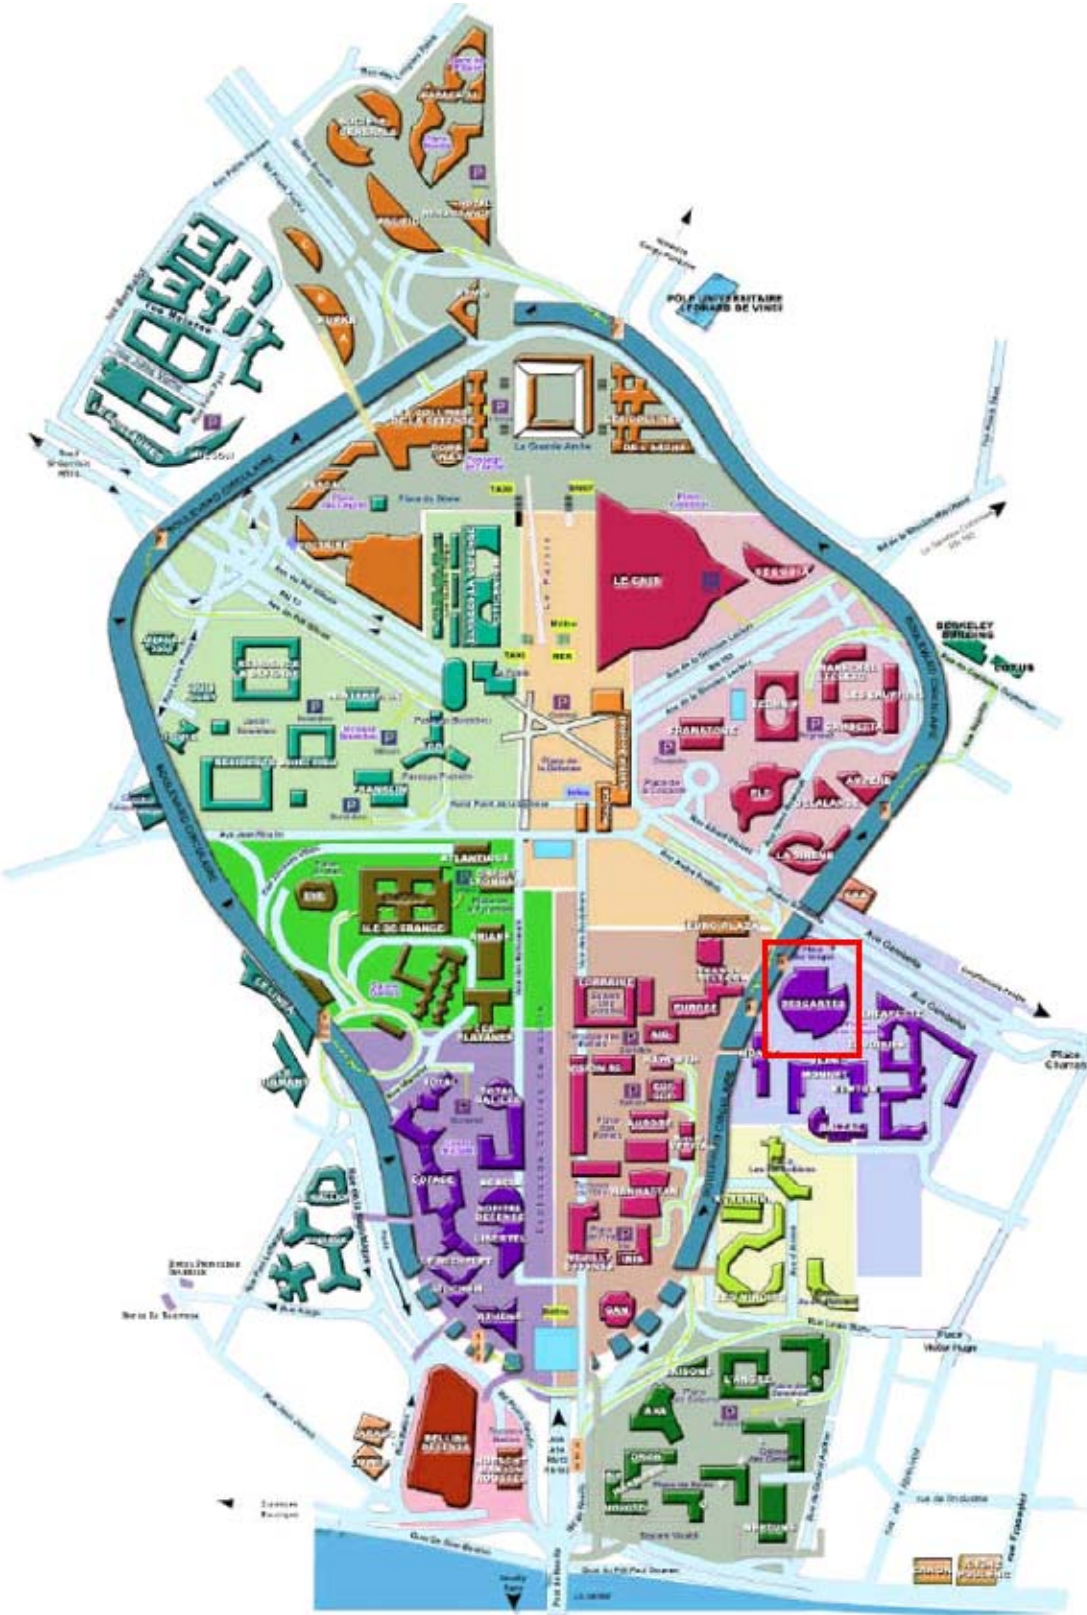

Map of La Défense area